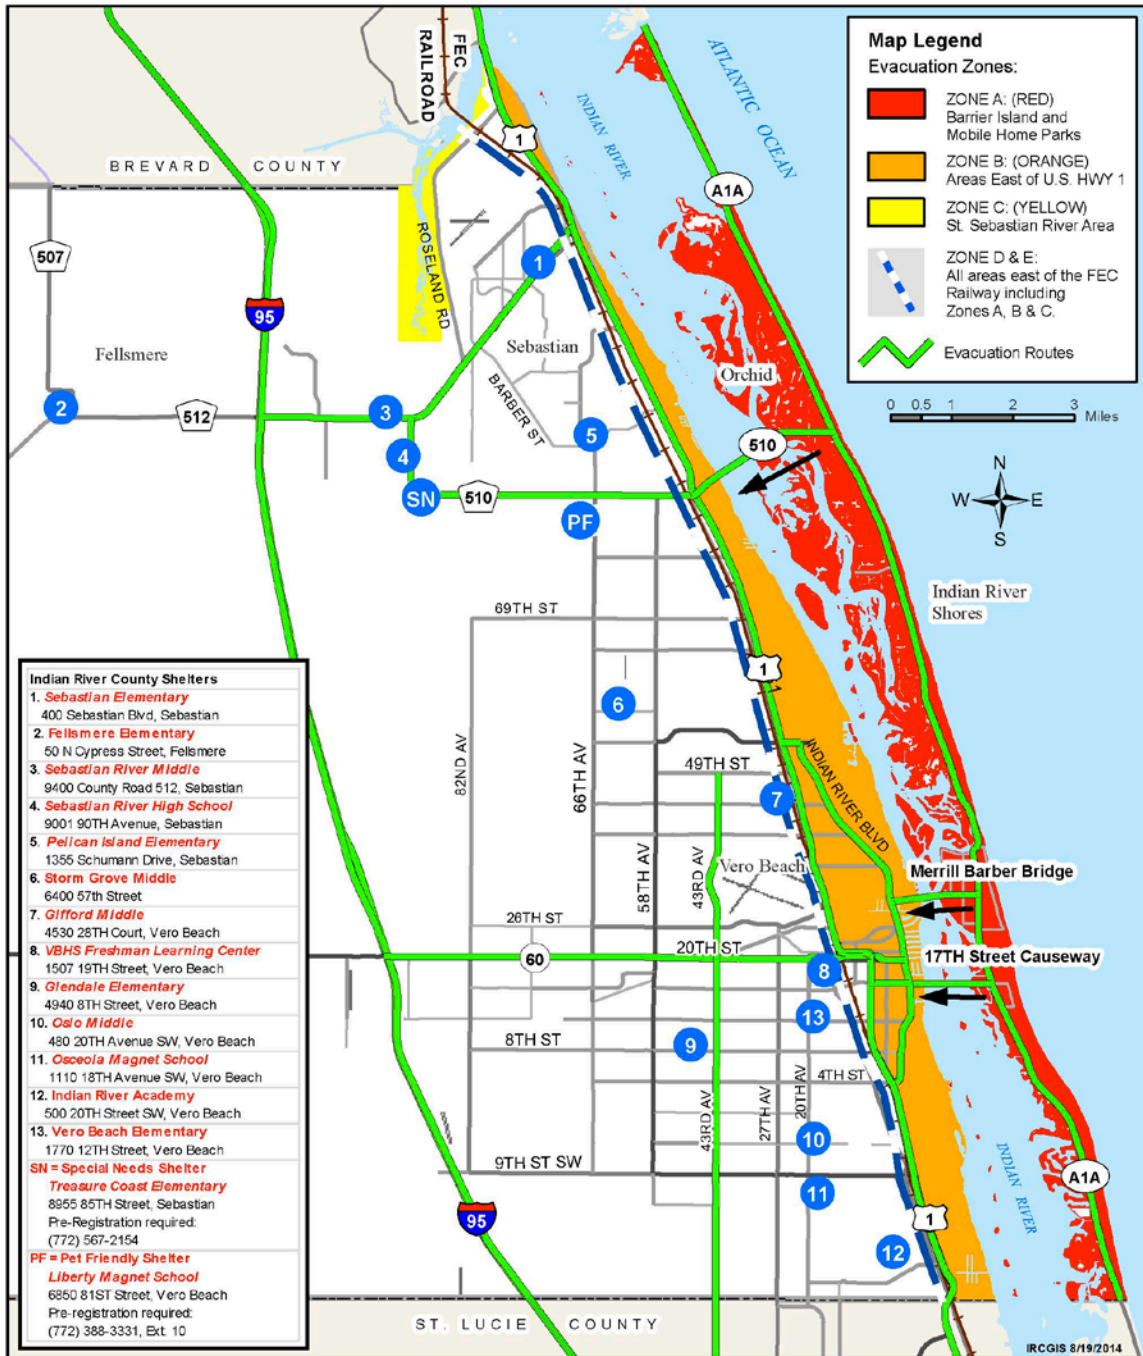

Indian River County Evacuation Zones, Routes and Shelter Locations

Who should be prepared to evacuate in Indian River County?

- Residents of the barrier island
- Those living in areas known to flood
- Residents of mobile manufactured homes
- Those living in sub-standard housing
- Those living East of U.S. #1

Indian River County PRIMARY SHELTER LIST

South County:

Indian River Academy
500 20th Street SW
Vero Beach, Florida 32962

Oslo Middle School
480 20th Avenue SW
Vero Beach, Florida 32962

Osceola Magnet School
1110 18th Avenue S.W.
Vero Beach, Florida 32962

Central County:

Gifford Middle School
4530 28th Court
Gifford, Florida 32967

Glendale Elementary School
4940 8th Street
Vero Beach, Florida 32960

V.B.H.S. Freshman Learning Center
1507 19th Street
Vero Beach, Florida 32960

Vero Beach Elementary School
1770 12th Street
Vero Beach, Florida 32960

North County:

Fellsmere Elementary School
50 North Cypress Street
Fellsmere, Florida 32948

Pelican Island Elementary School
1355 Schumann Drive
Sebastian, Florida 32958